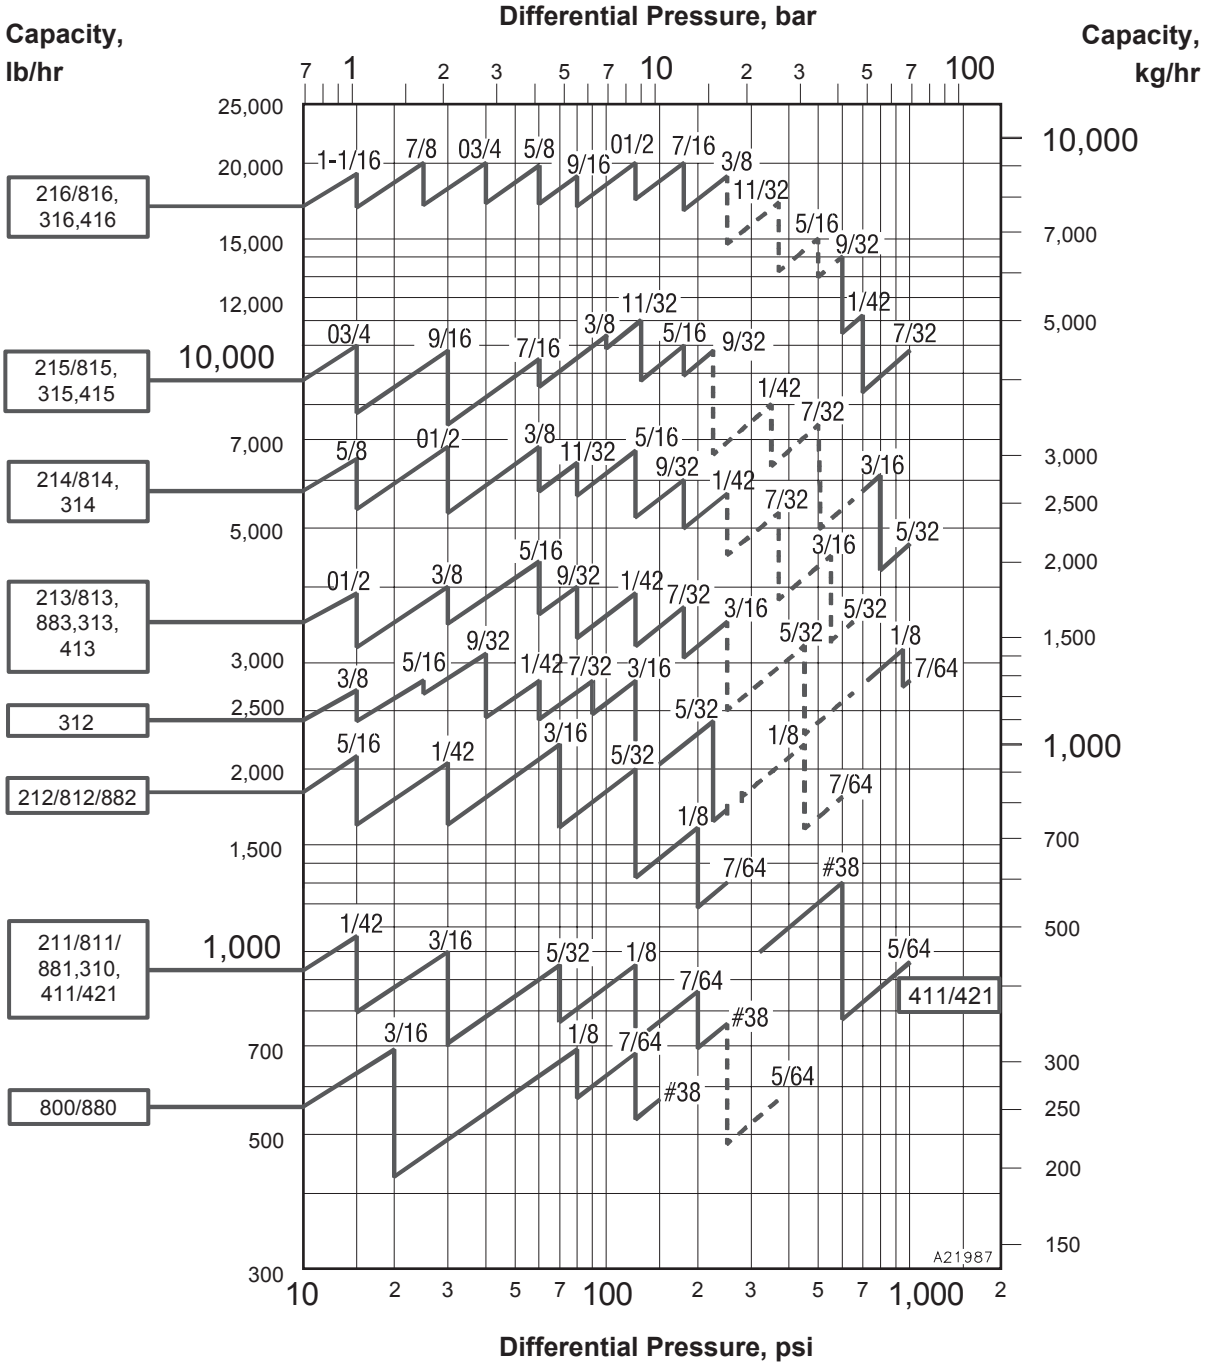

Summary Capacity Chart

A21987